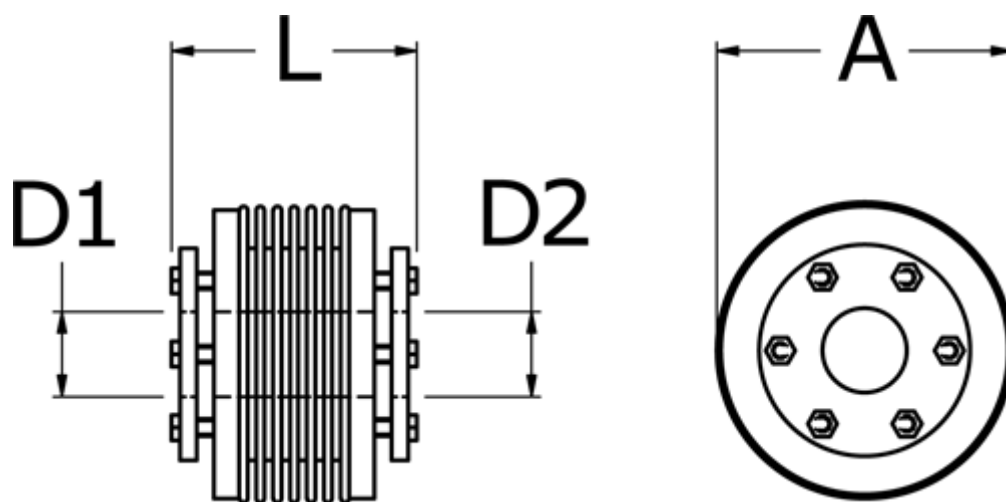

Data Sheet

Article number: 3330502000784040

Description: Bellow coupling type 5 size200
Length 78 mm, bore 40/40 mm

Measures

A	= 90
D1	= 40
D2	= 40
L	= 78
Nom. torque NM (Tkn)	= 200